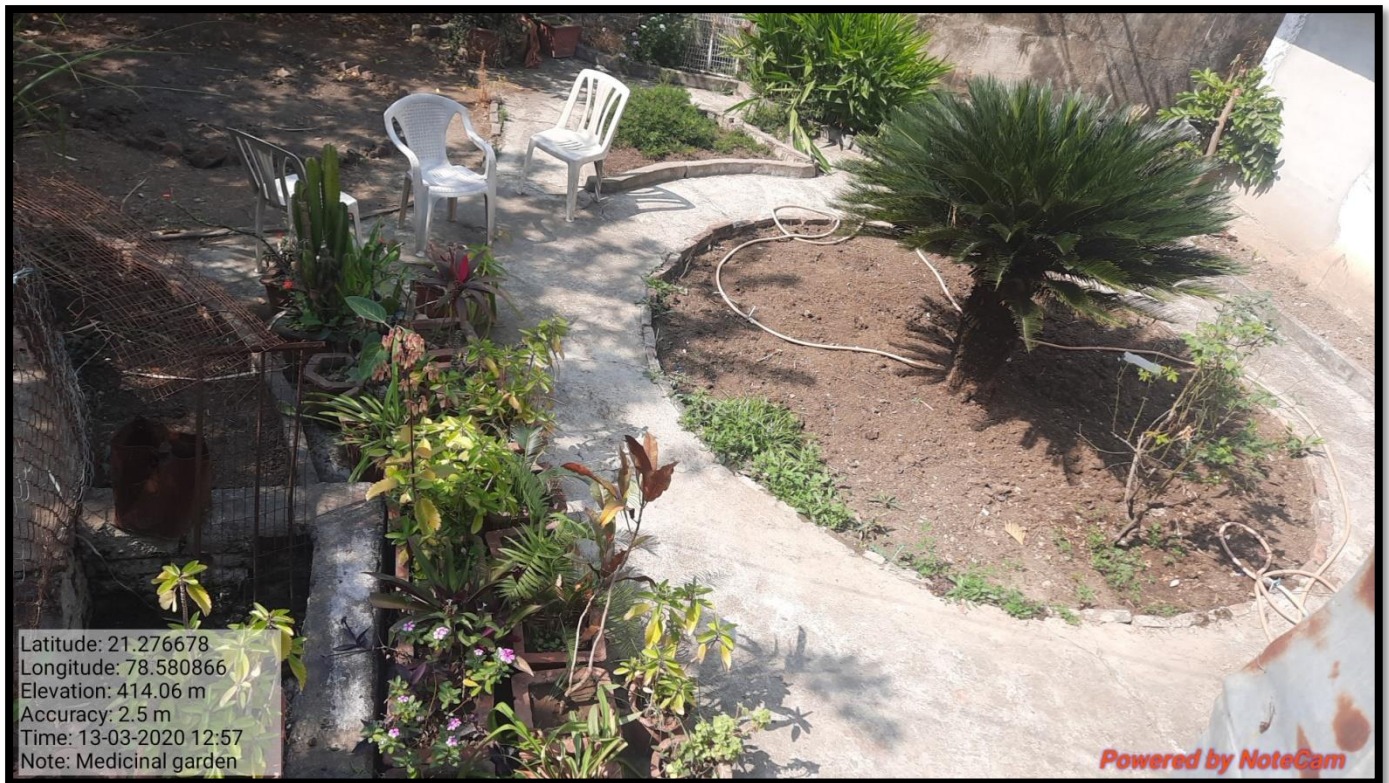

Green Campus Video Nabira Mahavidyalaya Katol

<https://youtu.be/nbF4xLix3iI>

<https://youtu.be/NLIpmdauj3s>

No Mask - No Entry

Staff Parking

Student & Outsider Parking

Pedestrian Friendly Pathway

Landscaping with Trees & Plant