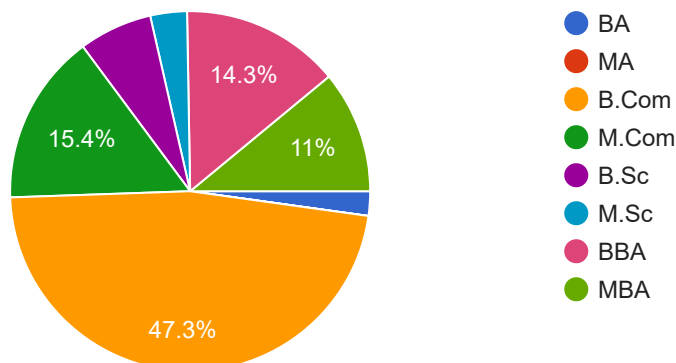

KAUSHIK DHOLE

Faculty from which you completed Graduation or Postgraduation from Nabira Mahavidyalaya, Katol

Copy

91 responses