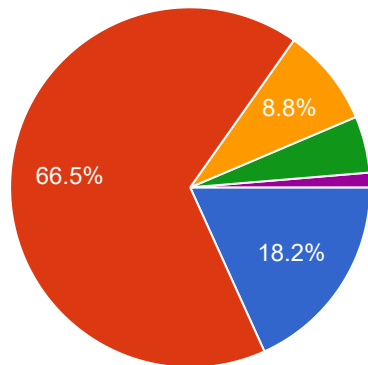

- Strongly Agree
- Agree
- Can't Say
- Disagree
- Strongly Disagree

General Questions

Class

738 responses