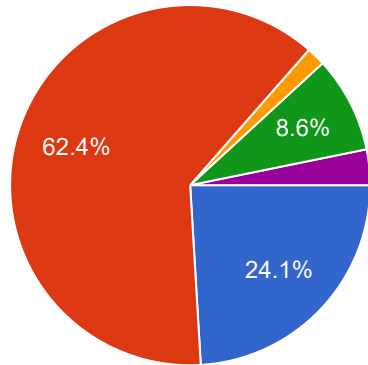

There are proper washroom facilities for boys in your college.

 Copy

206 responses

Question for Female Students

There are proper Girls' Common Rooms and washroom facilities in the college.

532 responses

- Strongly Agree
- Agree
- Can't Say
- Disagree
- Strongly Disagree